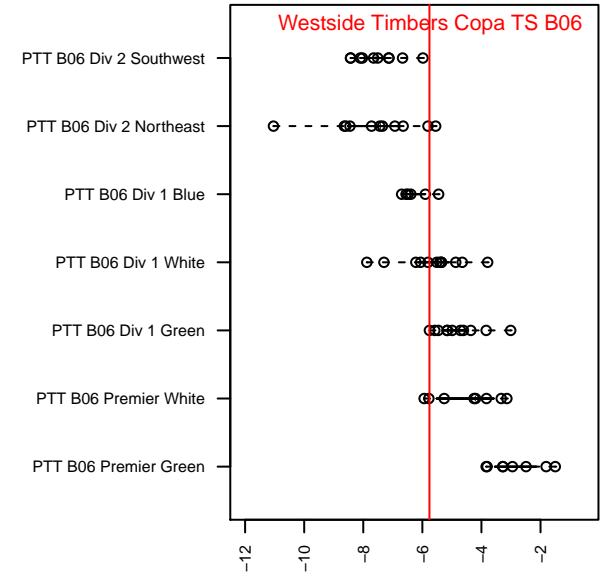

**attack and defense rating
relative to others at age
and all opponents in last 13 months**