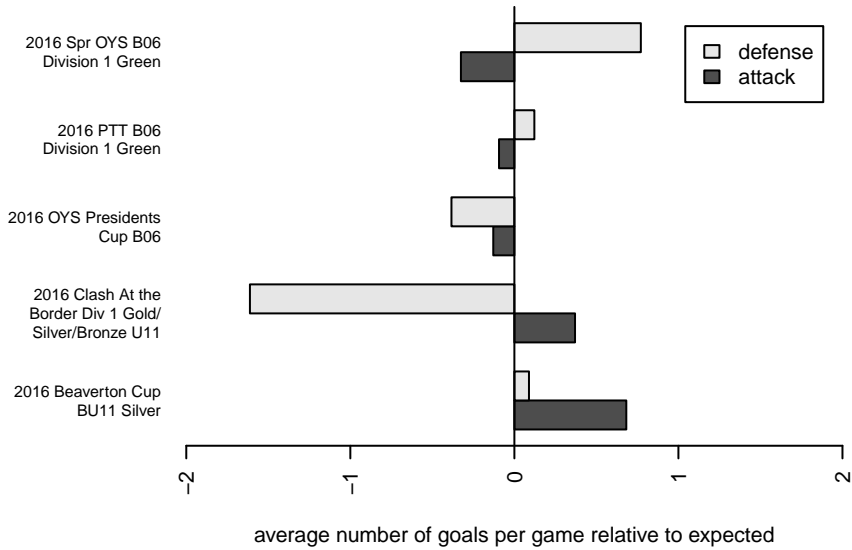

Performance relative to 13 month average