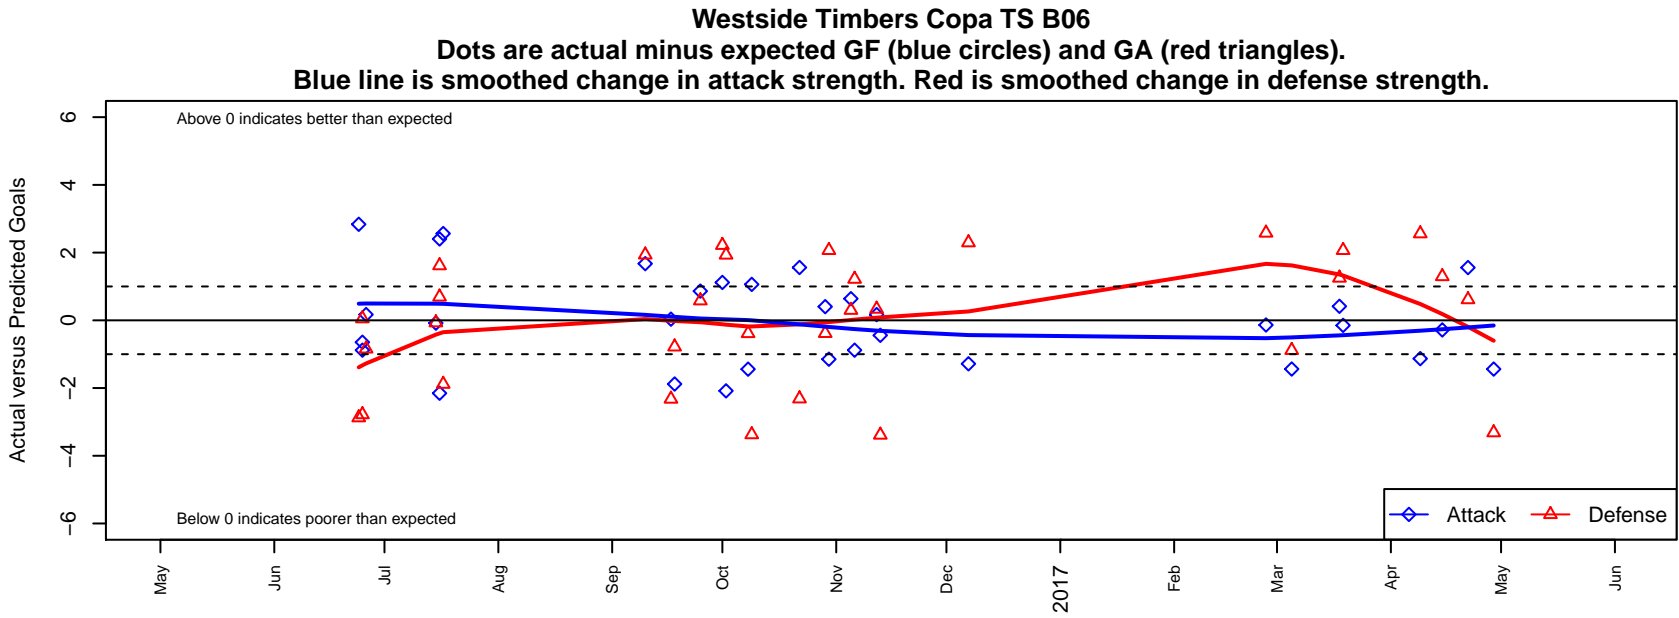

Westside Timbers Copa TS B06

Westside Timbers
 Beaverton, OR
 B06 total strength=714
 attack=0.94 defense=0.59
 fall league = PTT B06 Div 1 Green
 spr league = Spr OYS B06 Div 1 Green

alt names used:
 WT 06B Copa TS
 Westside Timbers 06B Copa TS
 Westside Timbers 06B Copa TS
 Westside Timbers 06B Copa TS
 Westside Timbers 06B Copa TS

Venues played:
 2016 Clash At the Border Div 1 Gold/Silver/Bro
 2016 Beaverton Cup BU11 Silver
 2016 PTT B06 Division 1 Green
 2016 OYS Presidents Cup B06
 2016 Spr OYS B06 Division 1 Green

**attack and defense variance (black dot)
relative to other teams
and top 10 in region**